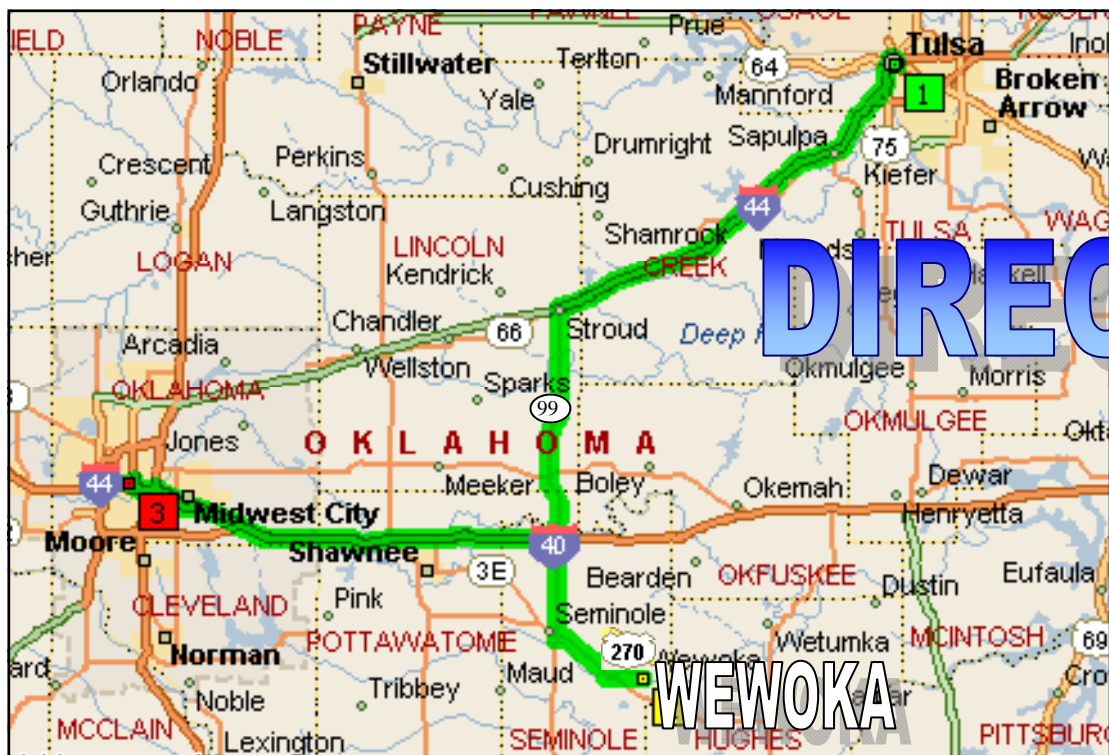

# HOLIDAYS SALE

DECEMBER 11 & 12

10am to 6pm

**SEMINOLE NATIONS, OAP BUILDING**  
Located North-East of the intersection at U.S. 270 and St. Hwy 56

## DIRECTIONS

OAP Building is located North-East of the intersection of U.S. 270 and State Hwy. 56, South of Downtown Wewoka